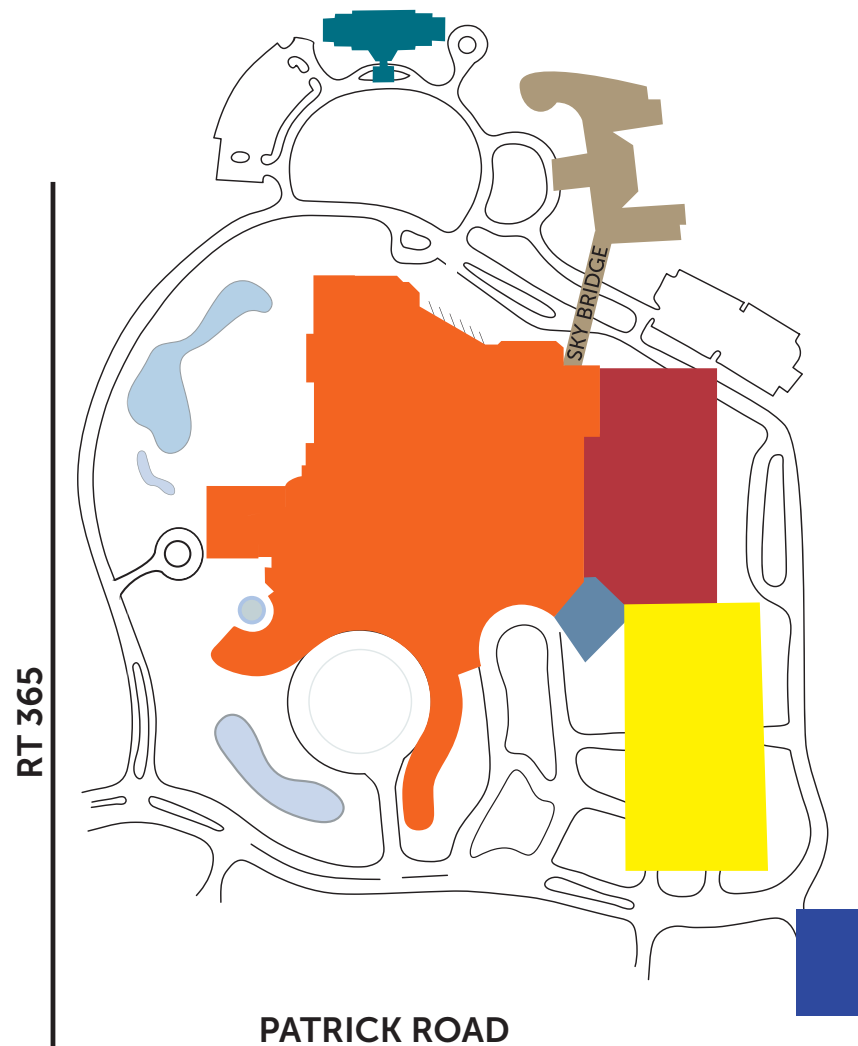

CYPRESS CONFERENCE AREA

- T11 CYPRESS A
- T12 CYPRESS B
- T13 CYPRESS C
- T14 CYPRESS D
- T15 CYPRESS E

FIRST FLOOR

SECOND FLOOR

SHENENDOAH CLUBHOUSE CLUBHOUSE AREA

- S2 THE GRILLE AT SHENENDOAH
- S3 PRO SHOP

CLUBHOUSE CONFERENCE AREA

- S4 APPALACHIAN
- S5 ADIRONDACK
- S6 CATSKILL

- Tower
- Casino
- Event Center
- Parking Garage
- Shenendoah Clubhouse
- Lodge and SkΛ:ηΛ: Spa
- Sportsplex

Turning Stone[®]
RESORT | CASINO