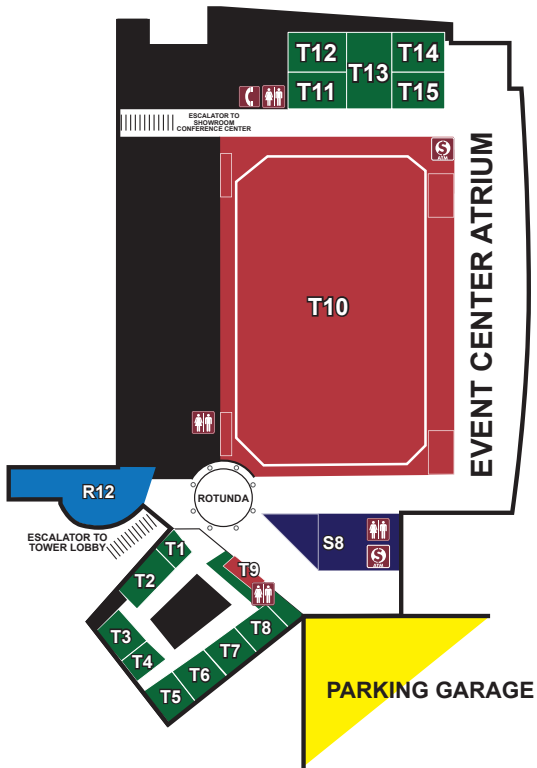

- R10 SEASON'S HARVEST BUFFET
- R11 THE UPSTATE TAVERN
- R12 TS STEAKHOUSE (21ST FLOOR OF THE TOWER)
- R13 DELTA CAFE
- R14 BAR BLU
- R15 WILDFLOWERS
- R16 THE LODGE BAR
- R17 THE LOUNGE WITH CAESARS SPORTS

RETAIL

- S1 SMOKIN'
- S2 WINDFALL!
- S3 ONEIDA SKY
- S4 POLLY COOPER
- S5 JUNIPER
- S6 REVEL SUPPLY
- S7 WILLOW & JAYE
- S8 THE KIOSK
- S9 SMOKIN' II
- S10 THE GENERAL STORE

SPA

- L1 Áhsi' DAY SPA & SALON
- L2 Ská:ná: SPA

EVENT CENTER SECOND FLOOR

ROAD MAP

CONVENTION CENTER TOWER MEETING ROOMS

- T1 BUSINESS CENTER
- T2 MEADOW
- T3 BIRCH
- T4 HAWTHORN
- T5 CEDAR
- T6 WILLOW
- T7 OAK
- T8 BRIAR

ENTERTAINMENT

- T9 EVENT CENTER BOX OFFICE
- T10 EVENT CENTER

CYPRESS CONFERENCE AREA

- T11 CYPRESS A
- T12 CYPRESS B
- T13 CYPRESS C
- T14 CYPRESS D
- T15 CYPRESS E

FIRST FLOOR

SECOND FLOOR

SHENENDOAH CLUBHOUSE CLUBHOUSE AREA

- S2 THE GRILLE AT SHENENDOAH
- S3 PRO SHOP